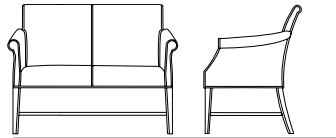

**C1442-200 Open Arm Two Seat Sofa**  
 Outside: 50W 30D 36H  
 Inside: 42W 20D 19H  
 AH: 24 1/4 - 26 SH: 19

**C1442-300 Open Arm Three Seat Sofa**  
 Outside: 72W 30D 36H  
 Inside: 64W 20D 19H  
 AH: 24 1/4 - 26 SH: 19

**C1443-100 Closed Arm Chair**  
 Outside: 26 1/2 W 30D 36H  
 Inside: 18 1/2 W 20D 19H  
 AH: 24 1/4 - 26 SH: 19

**C1443-200 Closed Arm Two Seat Sofa**  
 Outside: 50W 30D 36H  
 Inside: 42W 20D 19H  
 AH: 24 1/4 - 26 SH: 19

**C1443-300 Closed Arm Three Seat Sofa**  
 Outside: 72W 30D 36H  
 Inside: 64W 20D 19H  
 AH: 24 1/4 - 26 SH: 19

**C1444-100 Upholstered Arm Chair**  
 Outside: 26 1/2 W 30D 36H  
 Inside: 18 1/2 W 20D 19H  
 AH: 24 1/4 - 26 SH: 19