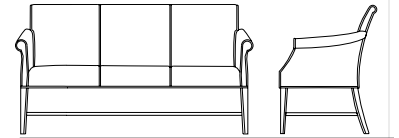

C1444-300 Upholstered Arm Three Seat Sofa
Outside: 72W 30D 36H
Inside: 64W 20D 19H
AH: 24 1/4 - 26 SH: 19