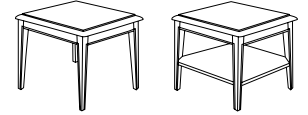

**C1444-200 Upholstered Arm Two Seat Sofa**  
 Outside: 50W 30D 36H  
 Inside: 42W 20D 19H  
 AH: 24 1/4 - 26 SH: 19

**C1444-300 Upholstered Arm Three Seat Sofa**  
 Outside: 72W 30D 36H  
 Inside: 64W 20D 19H  
 AH: 24 1/4 - 26 SH: 19

## seatingseating tablestablestables

**C1450-100 End Table**  
**C1450-200 End Table with Shelf**  
 20W 24D 23 3/4 H

**C1451-100 Side Table**  
**C1451-200 Side Table with Shelf**  
 24W 24D 23 3/4 H

**C1452-100 Cocktail Table**  
 36W 22D 17H