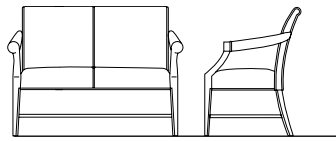

**C1450-100 End Table**  
Brandywine Finish

**C1451-200 Side Table with Shelf**  
Brandywine Finish

**FEATURES**

- solid cherry construction
- vein detailing
- 1/4" raised top surface
- available in seven standard wood finishes

**C1451-100 Side Table**  
Champagne Finish

**C1452-100 Cocktail Table**  
Champagne Finish

**C1442-100 Open Arm Chair**  
 Outside: 26 1/2 W 30D 36H  
 Inside: 18 1/2 W 20D 19H  
 AH: 24 1/4 - 26 SH: 19