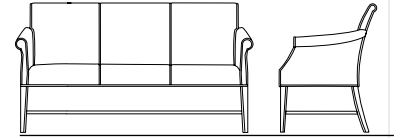

**C1451-100 Side Table**  
Champagne Finish

**C1452-100 Cocktail Table**  
Champagne Finish

**C1442-100 Open Arm Chair**  
 Outside: 26 1/2 W 30D 36H  
 Inside: 18 1/2 W 20D 19H  
 AH: 24 1/4 - 26 SH: 19

**C1442-200 Open Arm Two Seat Sofa**  
 Outside: 50W 30D 36H  
 Inside: 42W 20D 19H  
 AH: 24 1/4 - 26 SH: 19

**C1442-300 Open Arm Three Seat Sofa**  
 Outside: 72W 30D 36H  
 Inside: 64W 20D 19H  
 AH: 24 1/4 - 26 SH: 19

**C1443-100 Closed Arm Chair**  
 Outside: 26 1/2 W 30D 36H  
 Inside: 18 1/2 W 20D 19H  
 AH: 24 1/4 - 26 SH: 19

**C1443-200 Closed Arm Two Seat Sofa**  
 Outside: 50W 30D 36H  
 Inside: 42W 20D 19H  
 AH: 24 1/4 - 26 SH: 19