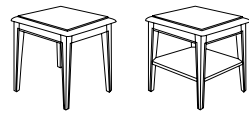

**C1443-300 Closed Arm Three Seat Sofa**  
 Outside: 72W 30D 36H  
 Inside: 64W 20D 19H  
 AH: 24 1/4 - 26 SH: 19

**C1444-100 Upholstered Arm Chair**  
 Outside: 26 1/2 W 30D 36H  
 Inside: 18 1/2 W 20D 19H  
 AH: 24 1/4 - 26 SH: 19

## seatingseating tablestablestables

**C1450-100 End Table**  
**C1450-200 End Table with Shelf**  
 20W 24D 23 3/4 H

**C1451-100 Side Table**  
**C1451-200 Side Table with Shelf**  
 24W 24D 23 3/4 H

**C1452-100 Cocktail Table**  
 36W 22D 17H