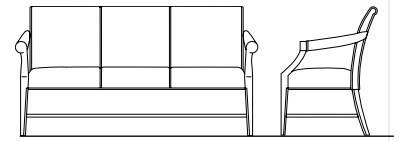

**C1451-100 Side Table**  
Champagne Finish

**C1452-100 Cocktail Table**  
Champagne Finish

**C1442-100 Open Arm Chair**  
 Outside: 26 1/2 W 30D 36H  
 Inside: 18 1/2 W 20D 19H  
 AH: 24 1/4 - 26 SH: 19

**C1442-200 Open Arm Two Seat Sofa**  
 Outside: 50W 30D 36H  
 Inside: 42W 20D 19H  
 AH: 24 1/4 - 26 SH: 19

**C1442-300 Open Arm Three Seat Sofa**  
 Outside: 72W 30D 36H  
 Inside: 64W 20D 19H  
 AH: 24 1/4 - 26 SH: 19