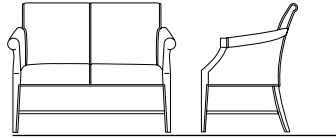

C1443-200 Closed Arm Two Seat Sofa
Outside: 50W 30D 36H
Inside: 42W 20D 19H
AH: 24 1/4 - 26 SH: 19