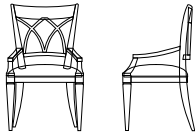

the Crossroads collection

HARDEN

contract

crossroads

C1500 Arm Chair / Guest Chair

Outside: 23W 21 1/2D 37 1/2H

Inside: 20W 18SD 24AH 18SH

C1501 Side Chair / Guest Chair

Outside: 23W 21 1/2 D 37 1/2 H

Inside: 20W 18SD 18SH

15-085-16945 6/99 C&T 20M