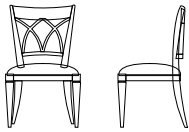

the Crossroads collection

HARDEN

contract

crossroads

C1500 Arm Chair / Guest Chair

Outside: 23W 21 1/2D 37 1/2H

Inside: 20W 18SD 24AH 18SH

C1501 Side Chair / Guest Chair

Outside: 23W 21 1/2 D 37 1/2 H

Inside: 20W 18SD 18SH

15-085-16945 6/99 C&T 20M