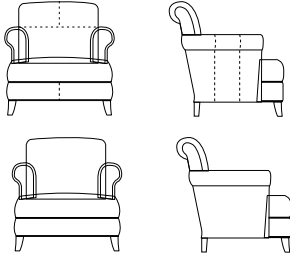

the Maxwell collection

HARDEN

contract

maxwell

HARDEN contract

C1510-100 Lounge Chair

Outside: 33 1/2 W 35 1/2 D 35H

Inside: 20W 22SD 25AH 18SH

NOTE: Back facing, back cushion and side design stitching Standard ONLY on leather.

C1510-200 Two-Seat Sofa

Outside: 53 1/2 W 35 1/2 D 35H

Inside: 40W 22SD 25AH 18SH

NOTE: Back facing, back cushion and side design stitching Standard ONLY on leather.

Complimenting Occasional Tables:

1400 Lounge Table Collection

C1450-100 End Table — 20W 24D 23 3/4 H

C1450-200 End Table — 20W 24D 23 3/4 H
(not shown) (w/ one fixed shelf)

C1451-100 Side Table — 24W 24D 23 3/4 H

C1451-200 Side Table — 24W 24D 23 3/4 H
(w/ one fixed shelf)

C1452-100 Cocktail — 36W 22D 17H

15-085-16945 6/99 C&T 20M