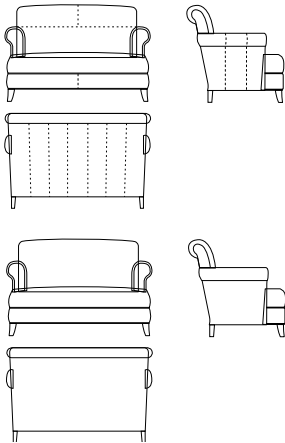

the Maxwell collection

HARDEN

contract

maxwell

HARDEN contract

C1510-100 Lounge Chair

Outside: 33 1/2 W 35 1/2 D 35H

Inside: 20W 22SD 25AH 18SH

NOTE: Back facing, back cushion and side design stitching Standard ONLY on leather.

C1510-200 Two-Seat Sofa

Outside: 53 1/2 W 35 1/2 D 35H

Inside: 40W 22SD 25AH 18SH

NOTE: Back facing, back cushion and side design stitching Standard ONLY on leather.

Complimenting Occasional Tables:

1400 Lounge Table Collection

C1450-100 End Table — 20W 24D 23 3/4 H

C1450-200 End Table — 20W 24D 23 3/4 H
(not shown) (w/ one fixed shelf)

C1451-100 Side Table — 24W 24D 23 3/4 H

C1451-200 Side Table — 24W 24D 23 3/4 H
(w/ one fixed shelf)

C1452-100 Cocktail — 36W 22D 17H

15-085-16945 6/99 C&T 20M